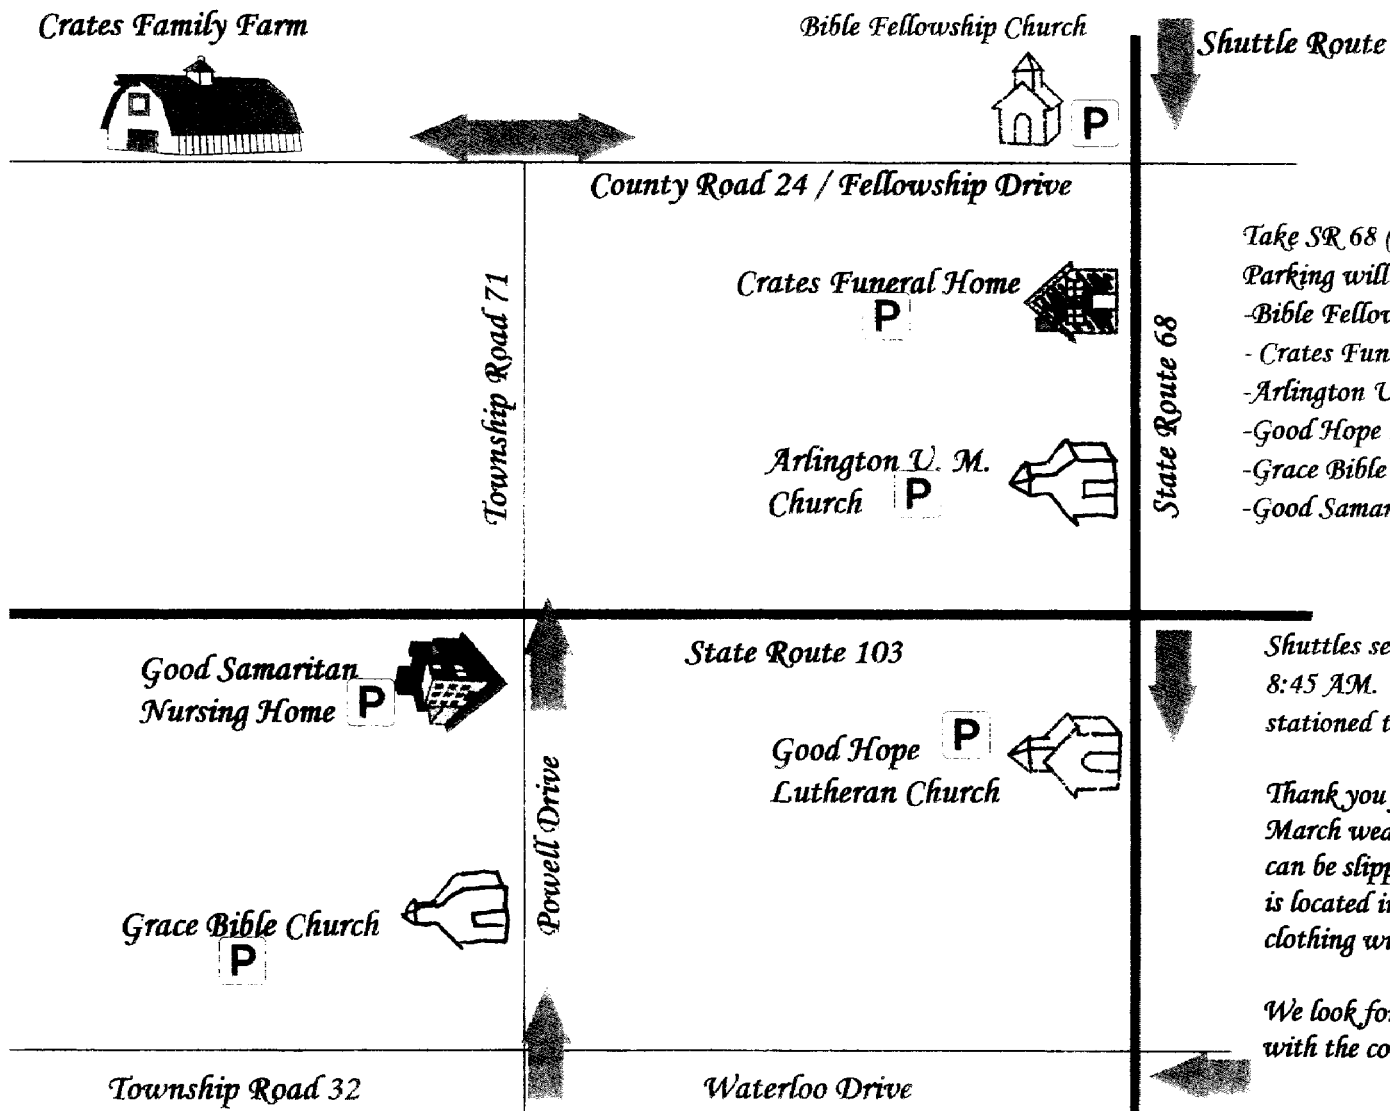

*Children-Crates Maple Festival  
 Saturday, March 13, 2010  
 Serving Breakfast from 9:00 a.m. - 1:00 p.m.*

**Directions**

- Take SR 68 (Main St. of Findlay) South  
 Parking will be available at the following locations*
- Bible Fellowship Church
  - Crates Funeral Home
  - Arlington United Methodist Church
  - Good Hope Lutheran Church
  - Grace Bible Church
  - Good Samaritan Nursing Home

*Shuttles service from these locations will begin at 8:45 AM. Radio equipped attendants will be stationed throughout Arlington to assist you.*

*Thank you for your interest in the Maple Festival. March weather is unpredictable and conditions can be slippery and wet as the Maple Syrup Camp is located in the woods. Boots and warm protective clothing will help.*